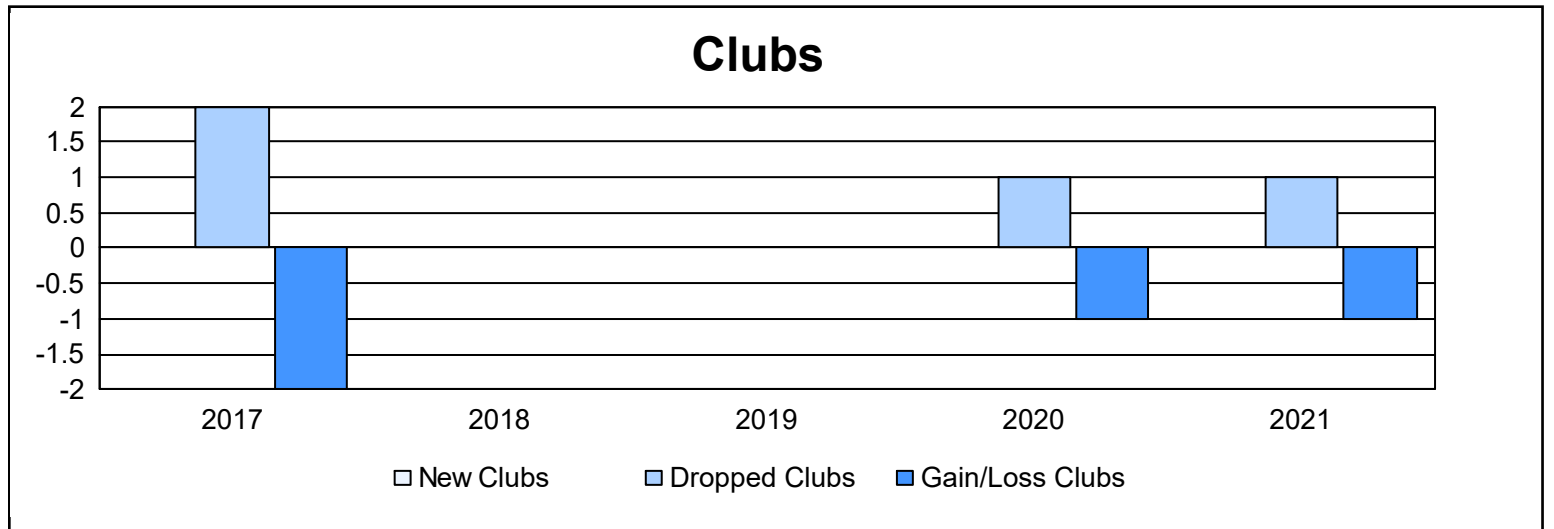

Year	New Clubs	Dropped Clubs	Gain/ Loss Clubs	New Members	Charter Members	Reinstate Members	Transfer Members	Total Member Added	Total Members Dropped	Gain/ Loss Members
2016-2017	0	2	-2	109	1	4	16	130	123	7
2017-2018	0	0	0	99	1	5	4	109	117	-8
2018-2019	0	0	0	52	0	4	5	61	101	-40
2019-2020	0	1	-1	50	1	1	17	69	145	-76
2020-2021	0	1	-1	28	0	11	3	42	105	-63
<b>Average</b>	<b>0</b>	<b>1</b>	<b>-1</b>	<b>68</b>	<b>1</b>	<b>5</b>	<b>9</b>	<b>82</b>	<b>118</b>	<b>-36</b>

### Membership Composition June 2021 Cumulative