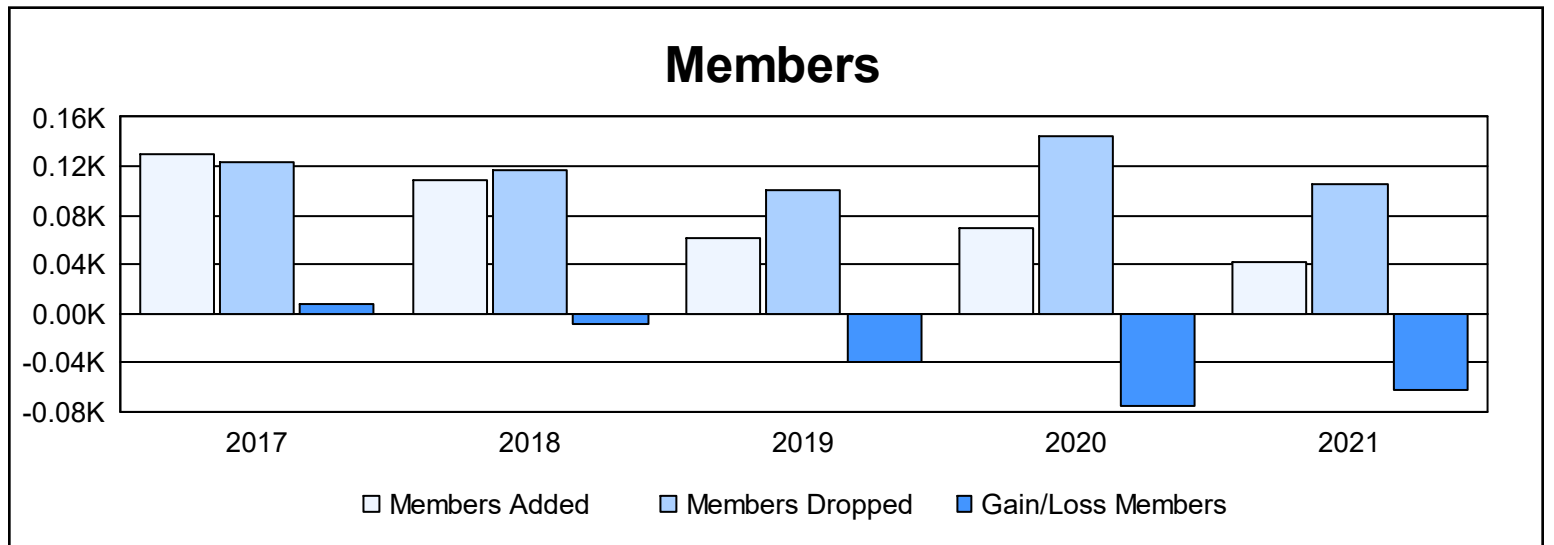

Year	New Clubs	Dropped Clubs	Gain/ Loss Clubs	New Members	Charter Members	Reinstate Members	Transfer Members	Total Member Added	Total Members Dropped	Gain/ Loss Members
2016-2017	0	2	-2	109	1	4	16	130	123	7
2017-2018	0	0	0	99	1	5	4	109	117	-8
2018-2019	0	0	0	52	0	4	5	61	101	-40
2019-2020	0	1	-1	50	1	1	17	69	145	-76
2020-2021	0	1	-1	28	0	11	3	42	105	-63
<b>Average</b>	<b>0</b>	<b>1</b>	<b>-1</b>	<b>68</b>	<b>1</b>	<b>5</b>	<b>9</b>	<b>82</b>	<b>118</b>	<b>-36</b>

### Membership Composition June 2021 Cumulative